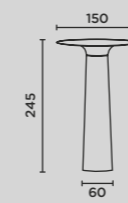

touch dimmer

power source:
 1,2 m USB-C-cable included

movable

material:
 aluminium die-casting lacquered
 polycarbonate matt

protection class:
 IP44

EEC:

Art.-Nr. item no.	Farbe colour	Systemleistung system performance	Lichtrichtung light direction
93930-TG	true gold	3,2 W/200 lm	
93930-BB	bright bronze	3,2 W/200 lm	
93930-PW	pearl white	3,2 W/200 lm	
93930-JB	jet black	3,2 W/200 lm	

Größe in mm
size in mm

Zubehör accessories	Art.-Nr. item no.	Artikel article
	55920	USB-Ladegerät USB-charger